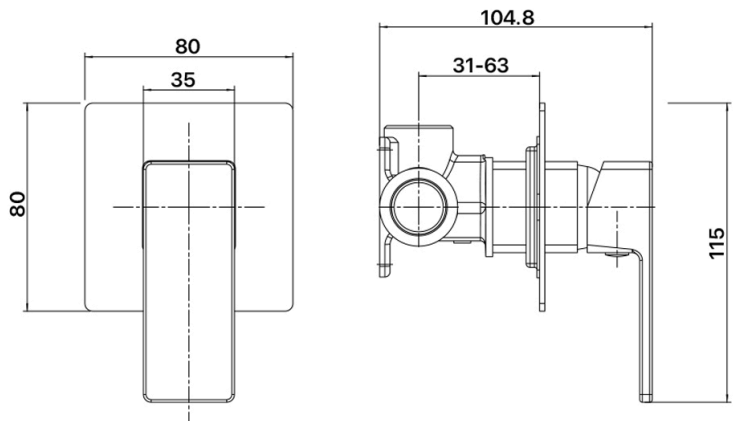

SCAN FOR MORE

A BRAND BY

BRASSHARDS

— GROUP —

www.mixxtapware.com.au | info@mixxtapware.com.au | 1800 657 697